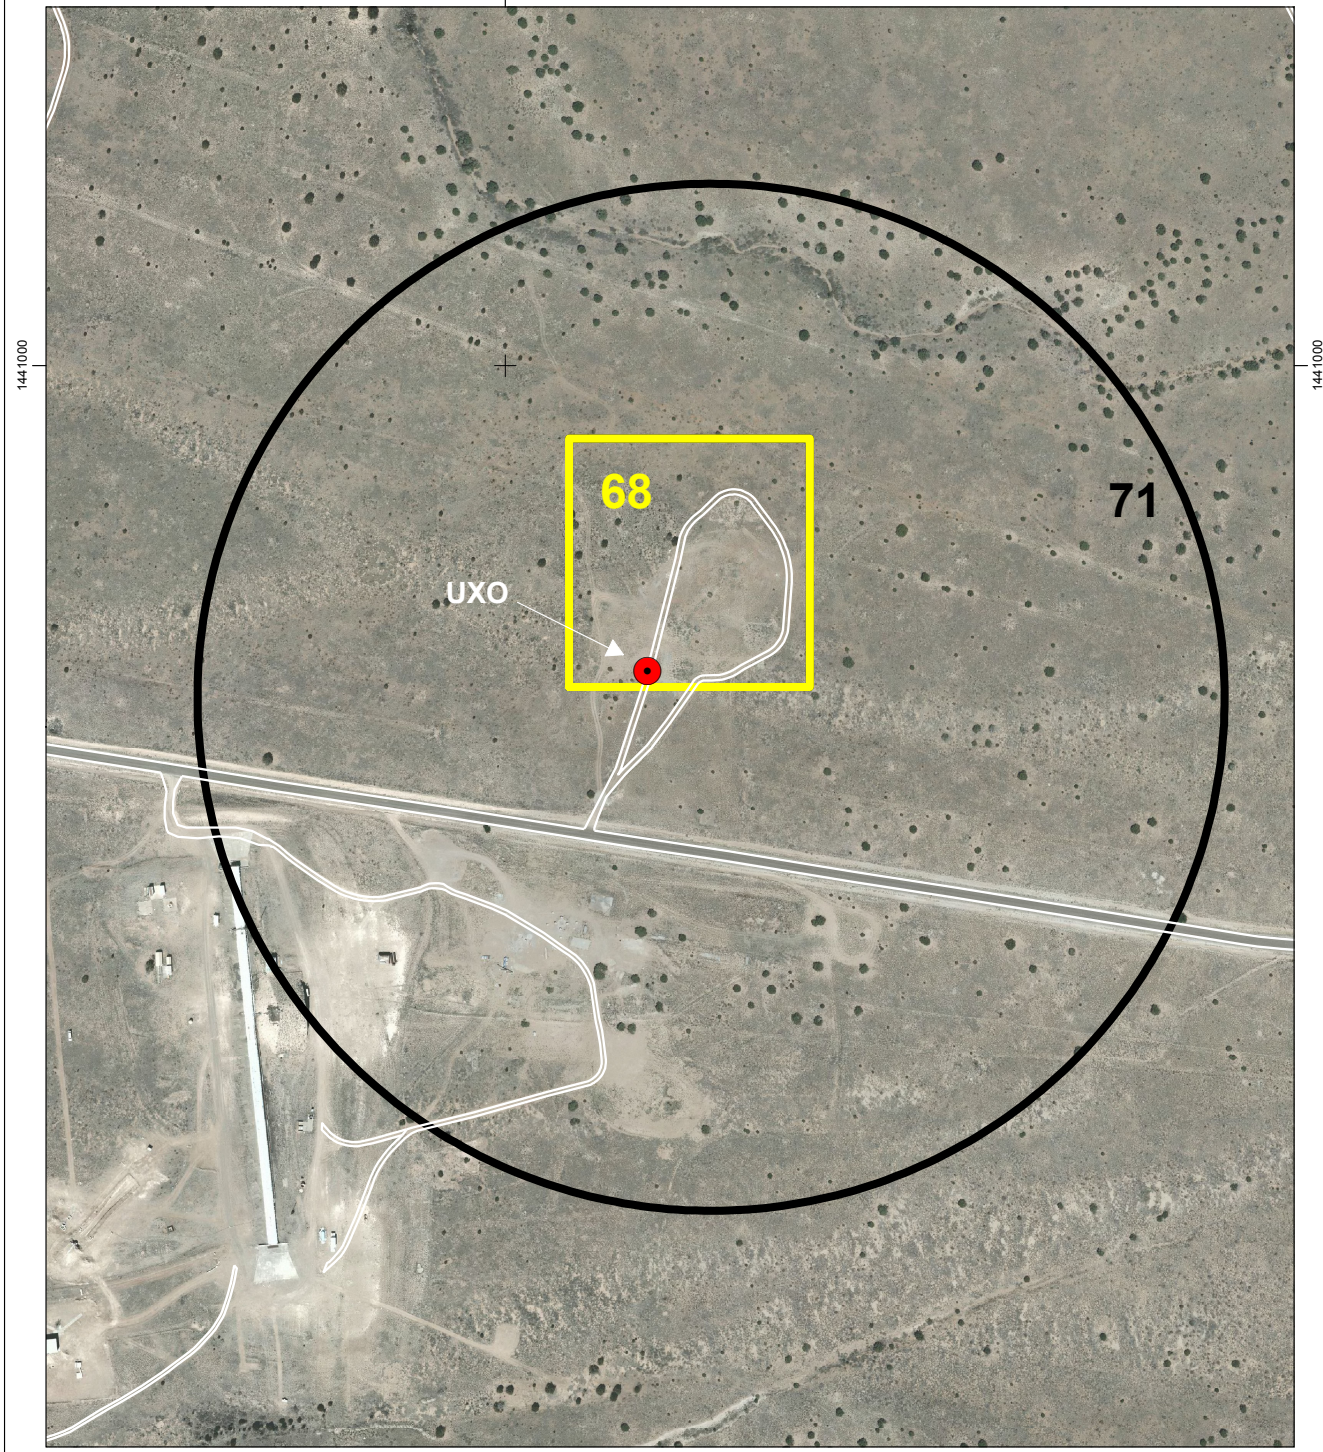

Mapid = mb13107.mxd 09-26-13 SNL EGIS ORG. 4142

1573000

1441000

1441000

1573000

Legend

- UXO location
- SWMU 68
- SWMU 71
- Road