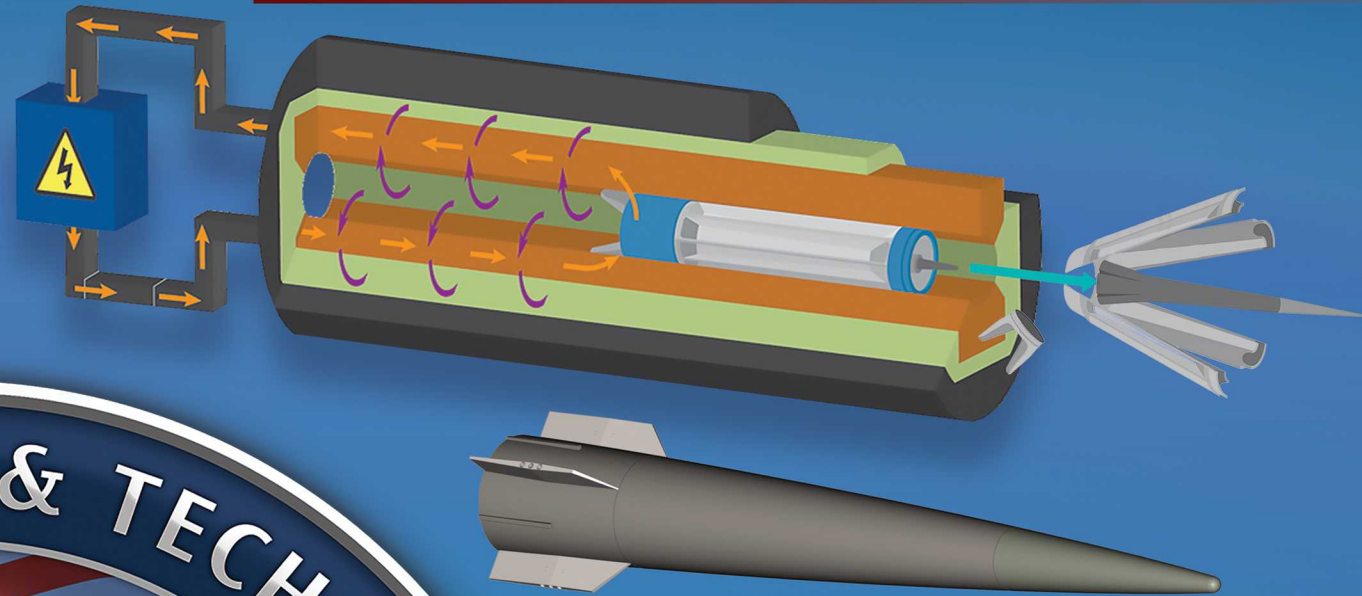

Exceptional service in the national interest

Navy EM Railgun and Hyper-Velocity Projectile

Sandia 120 mm Pulsed Induction Coilgun for Kinetic and Non-Kinetic Missions