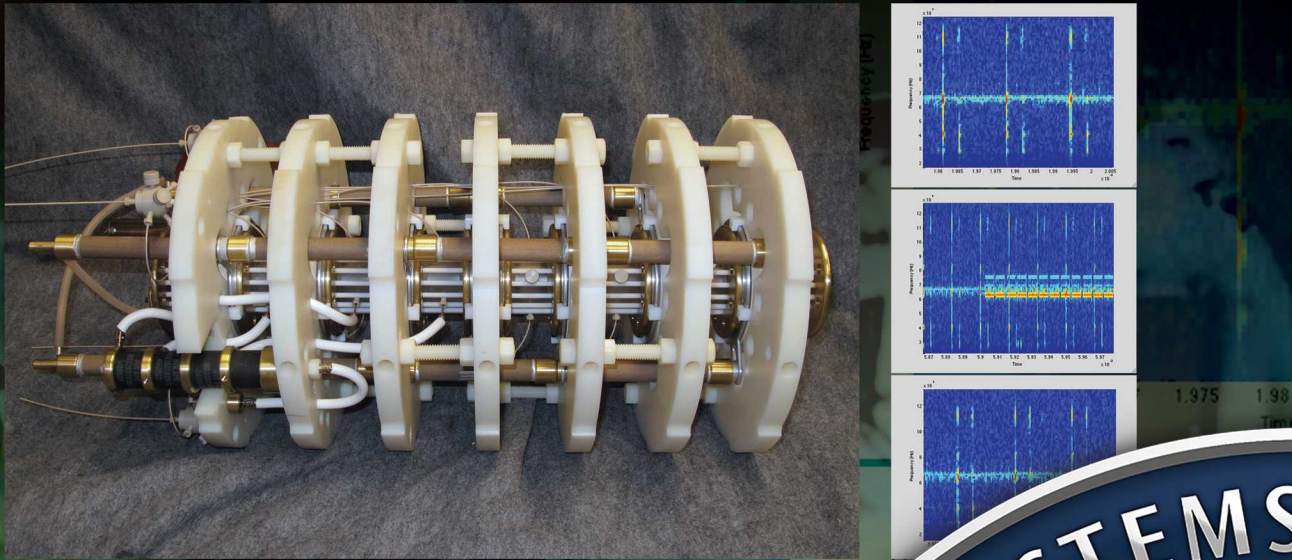

Exceptional service in the national interest

Navy EM Railgun and Hyper-Velocity Projectile

Sandia 120 mm Pulsed Induction Coilgun for Kinetic and Non-Kinetic Missions