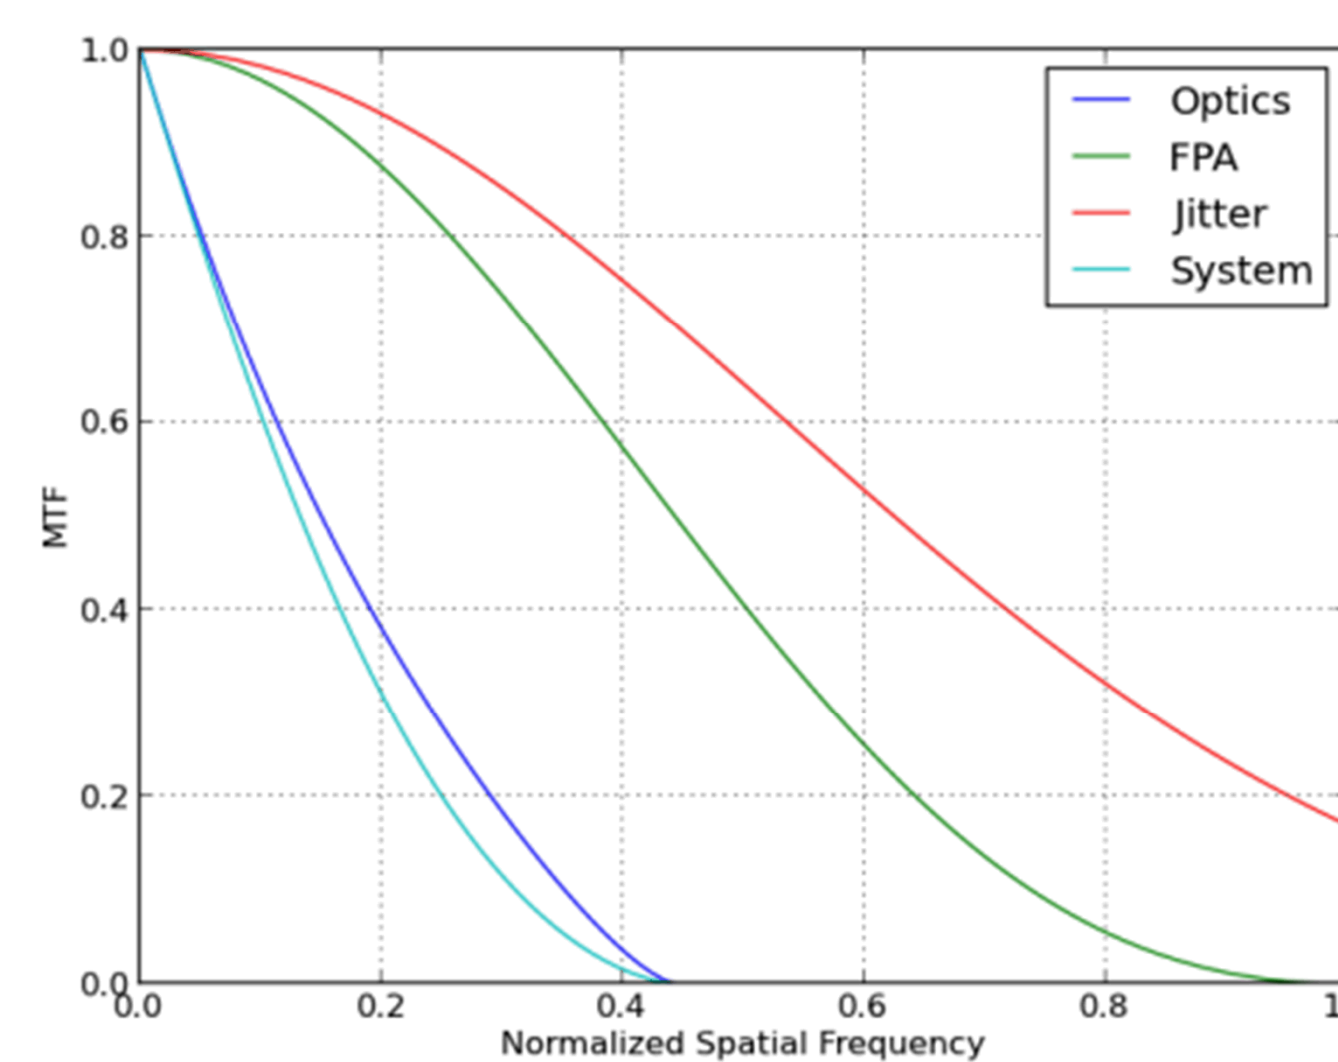

Space-based Remote Sensing Mission Capability Assessment Tool: What Satellite Do I Need?

Remote Sensing Image Chain

System Level Analysis

Developing and vetting a toolset to support system-level trades for remote sensing to improve system cost / benefit

Identify Limiting Factors

Sensitivity Analyses

APPLICATIONS

Deforestation

Fire Detection/Warning

Ocean Currents

Weather