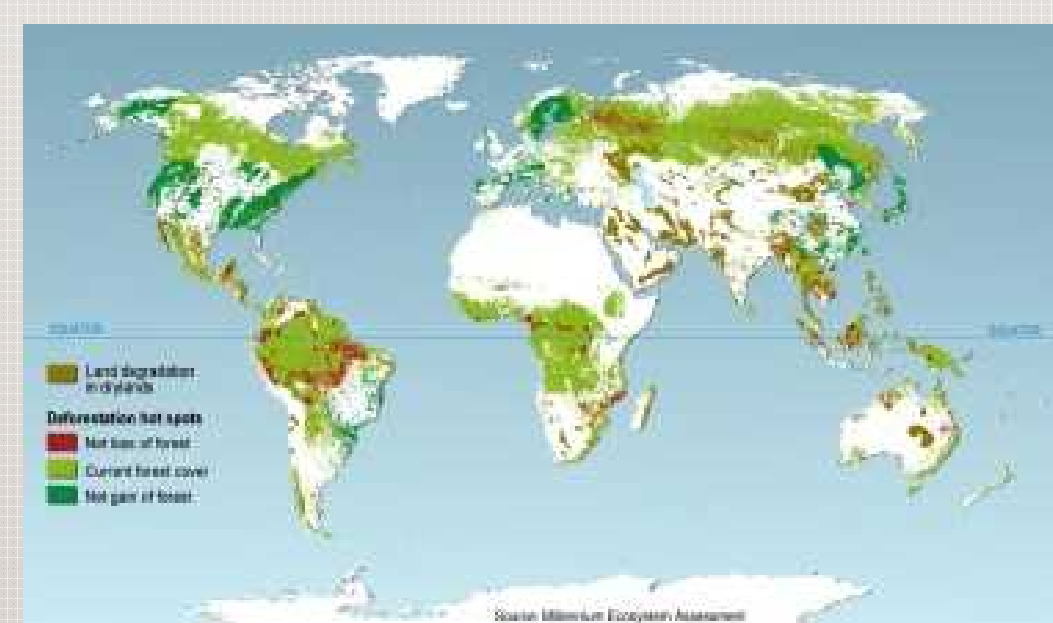

Space-based Remote Sensing Mission Capability Assessment Tool: What Satellite Do I Need?

Remote Sensing Image Chain

System Level Analysis

Developing and vetting a toolset to support system-level trades for remote sensing to improve system cost / benefit

Identify Limiting Factors

Sensitivity Analyses

APPLICATIONS

Deforestation

Fire Detection/Warning

Ocean Currents

Weather